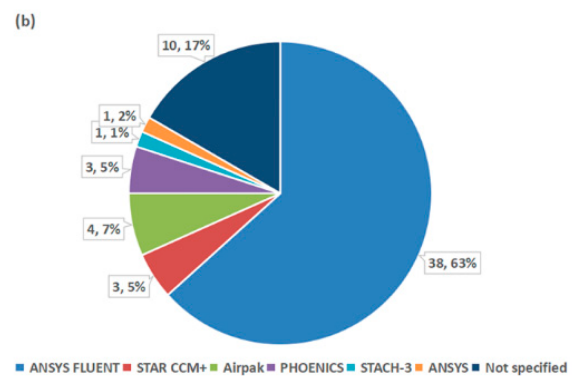

Download from  
**Dreamstime.com**

This watermarked comp image is for previewing purposes only.

ID 2468711

© Milan Surkala | Dreamstime.com

[HerunterladenBIM 360 Plan iPad App 2012 Schl Sselgenerator 64 Bits](#)

[HerunterladenBIM 360 Plan iPad App 2012 Schl Sselgenerator 64 Bits](#)

Download from  
**Dreamstime.com**

This watermarked comp image is for previewing purposes only.

ID 2468711

© Milan Surkala | Dreamstime.com